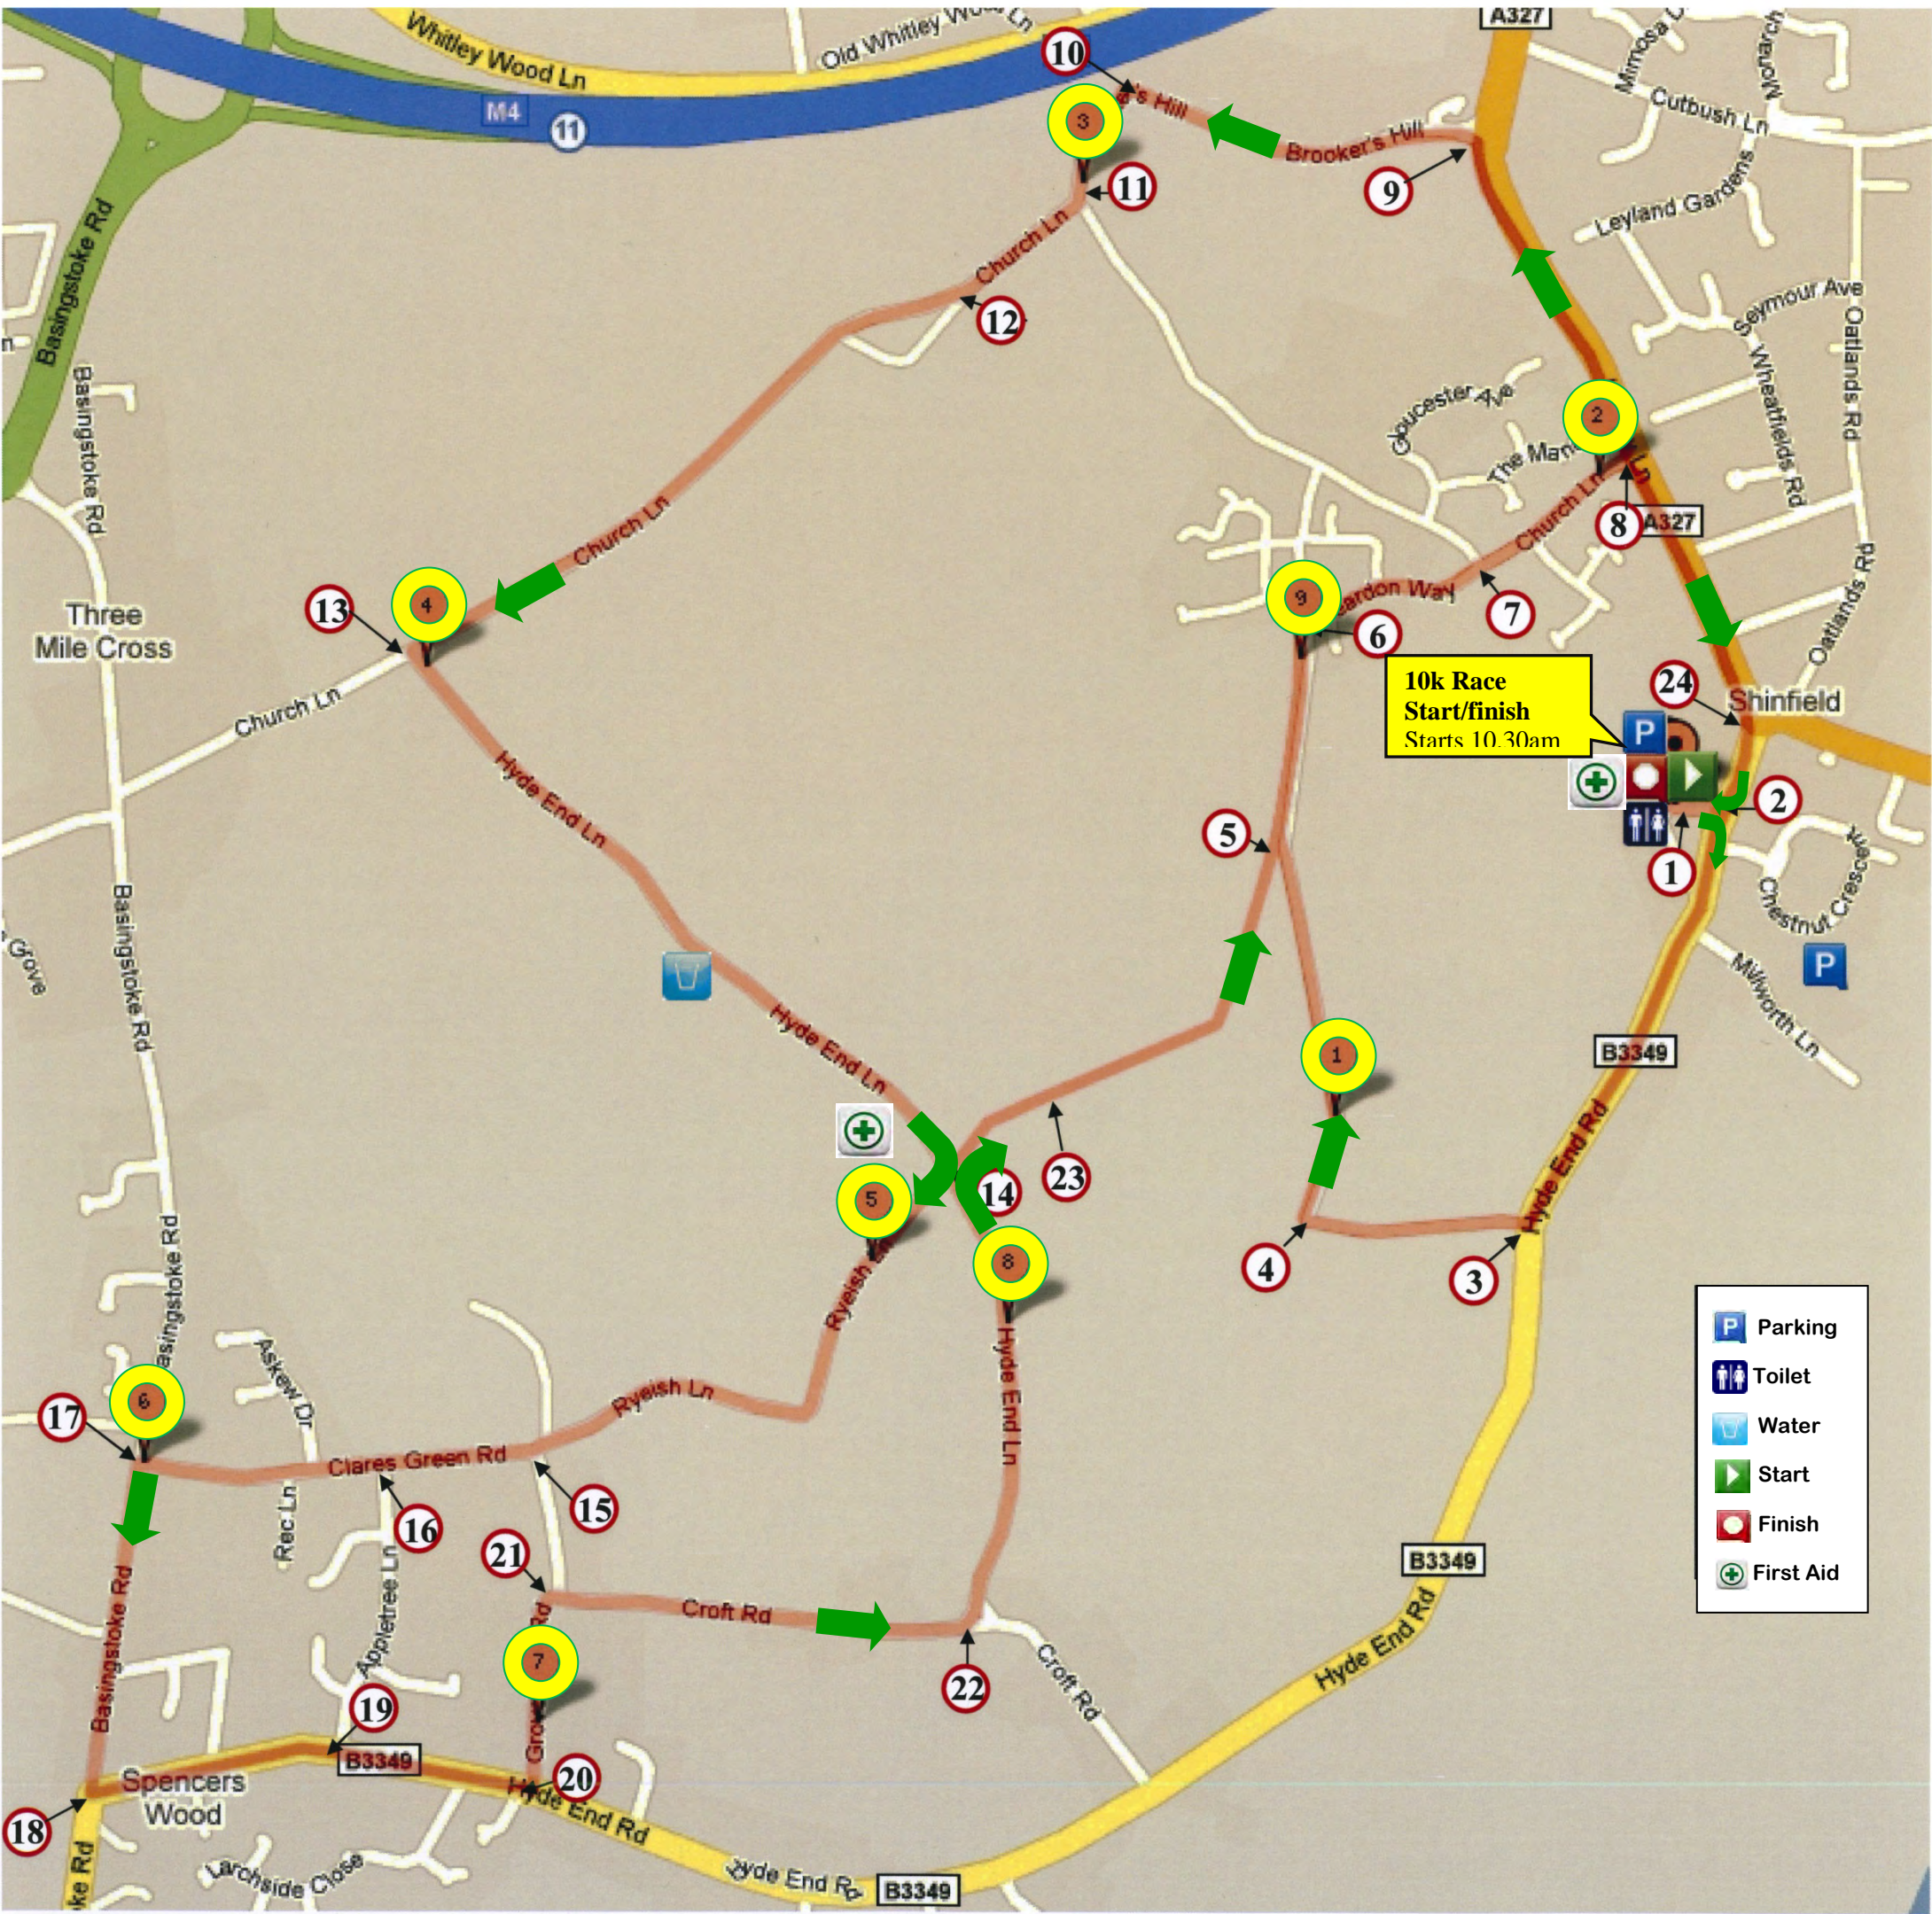

Shinfield 10k

Route → Distance ○ Marshal points ○

Reading Roadrunners is one of the largest clubs in the South of England and is open to members of all abilities. We are essentially a fun running club and this is something we endeavour to bring to every track session and out-run.

We meet at Palmer Park Stadium on a Wednesday evening, 6.30pm until 8pm, this is our main session and the one potential new member's are advised to attend.

www.readingroadrunners.org